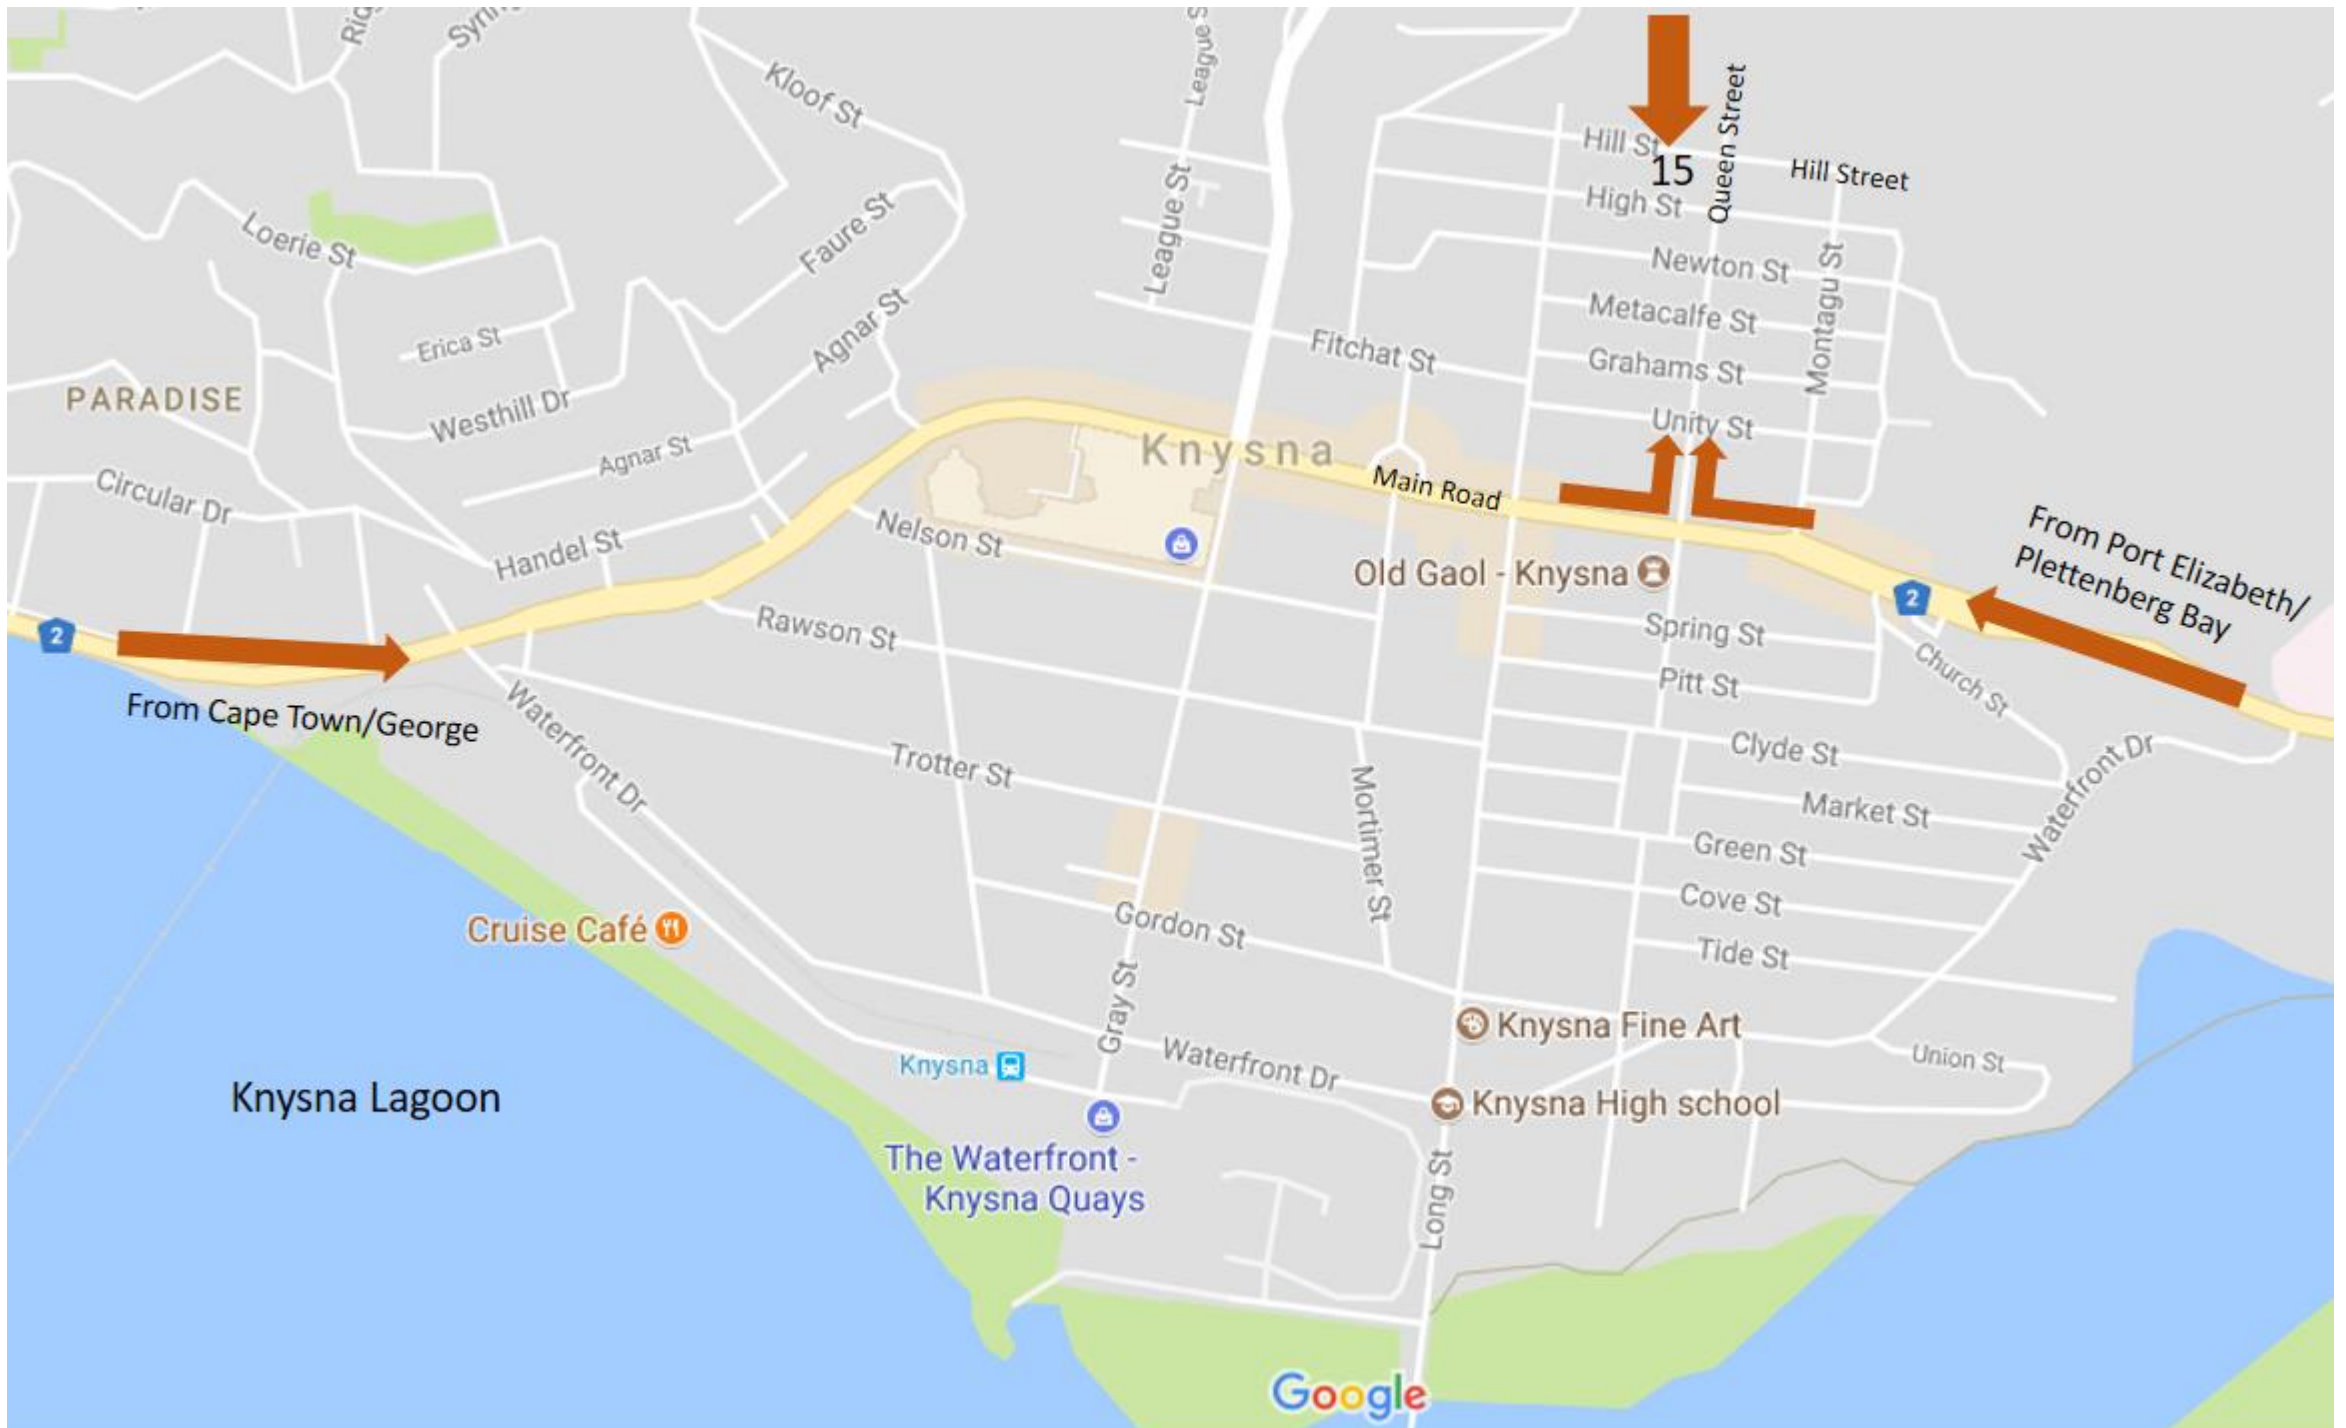

Hotel Claude

15 Hill Street
Knysna
Western Cape, 6570
South Africa

Telephone +27(0)78 819 5781 info@hotelclaudes.co.za www.hotelclaudes.co.za

HOTEL CLAUDE

From Cape Town & George

- Drive eastwards on the N2 national road through Sedgefield and the CBD of Knysna
- Pass Knysna Tourism info office (40 Main Road) on your left
- Drive 500 metres
- Turn left at St George's Anglican Church into Queen Street
- Drive 350 metres
- Turn left into Hill Street. Hotel Claude is the third building on your left.

From Port Elizabeth & Plettenberg Bay

- Drive westwards on the N2 national road towards the CBD of Knysna
- Pass the robot (street light) at the Knysna Provincial Hospital on your right
- Drive 850 metres
- Turn right at St George's Anglican Church into Queen Street
- Drive 350 metres
- Turn left into Hill Street. Hotel Claude is the third building on your left.

Latitude -34.0325878

Longitude 23.049295

Scan for Google Maps: Hotel Claude